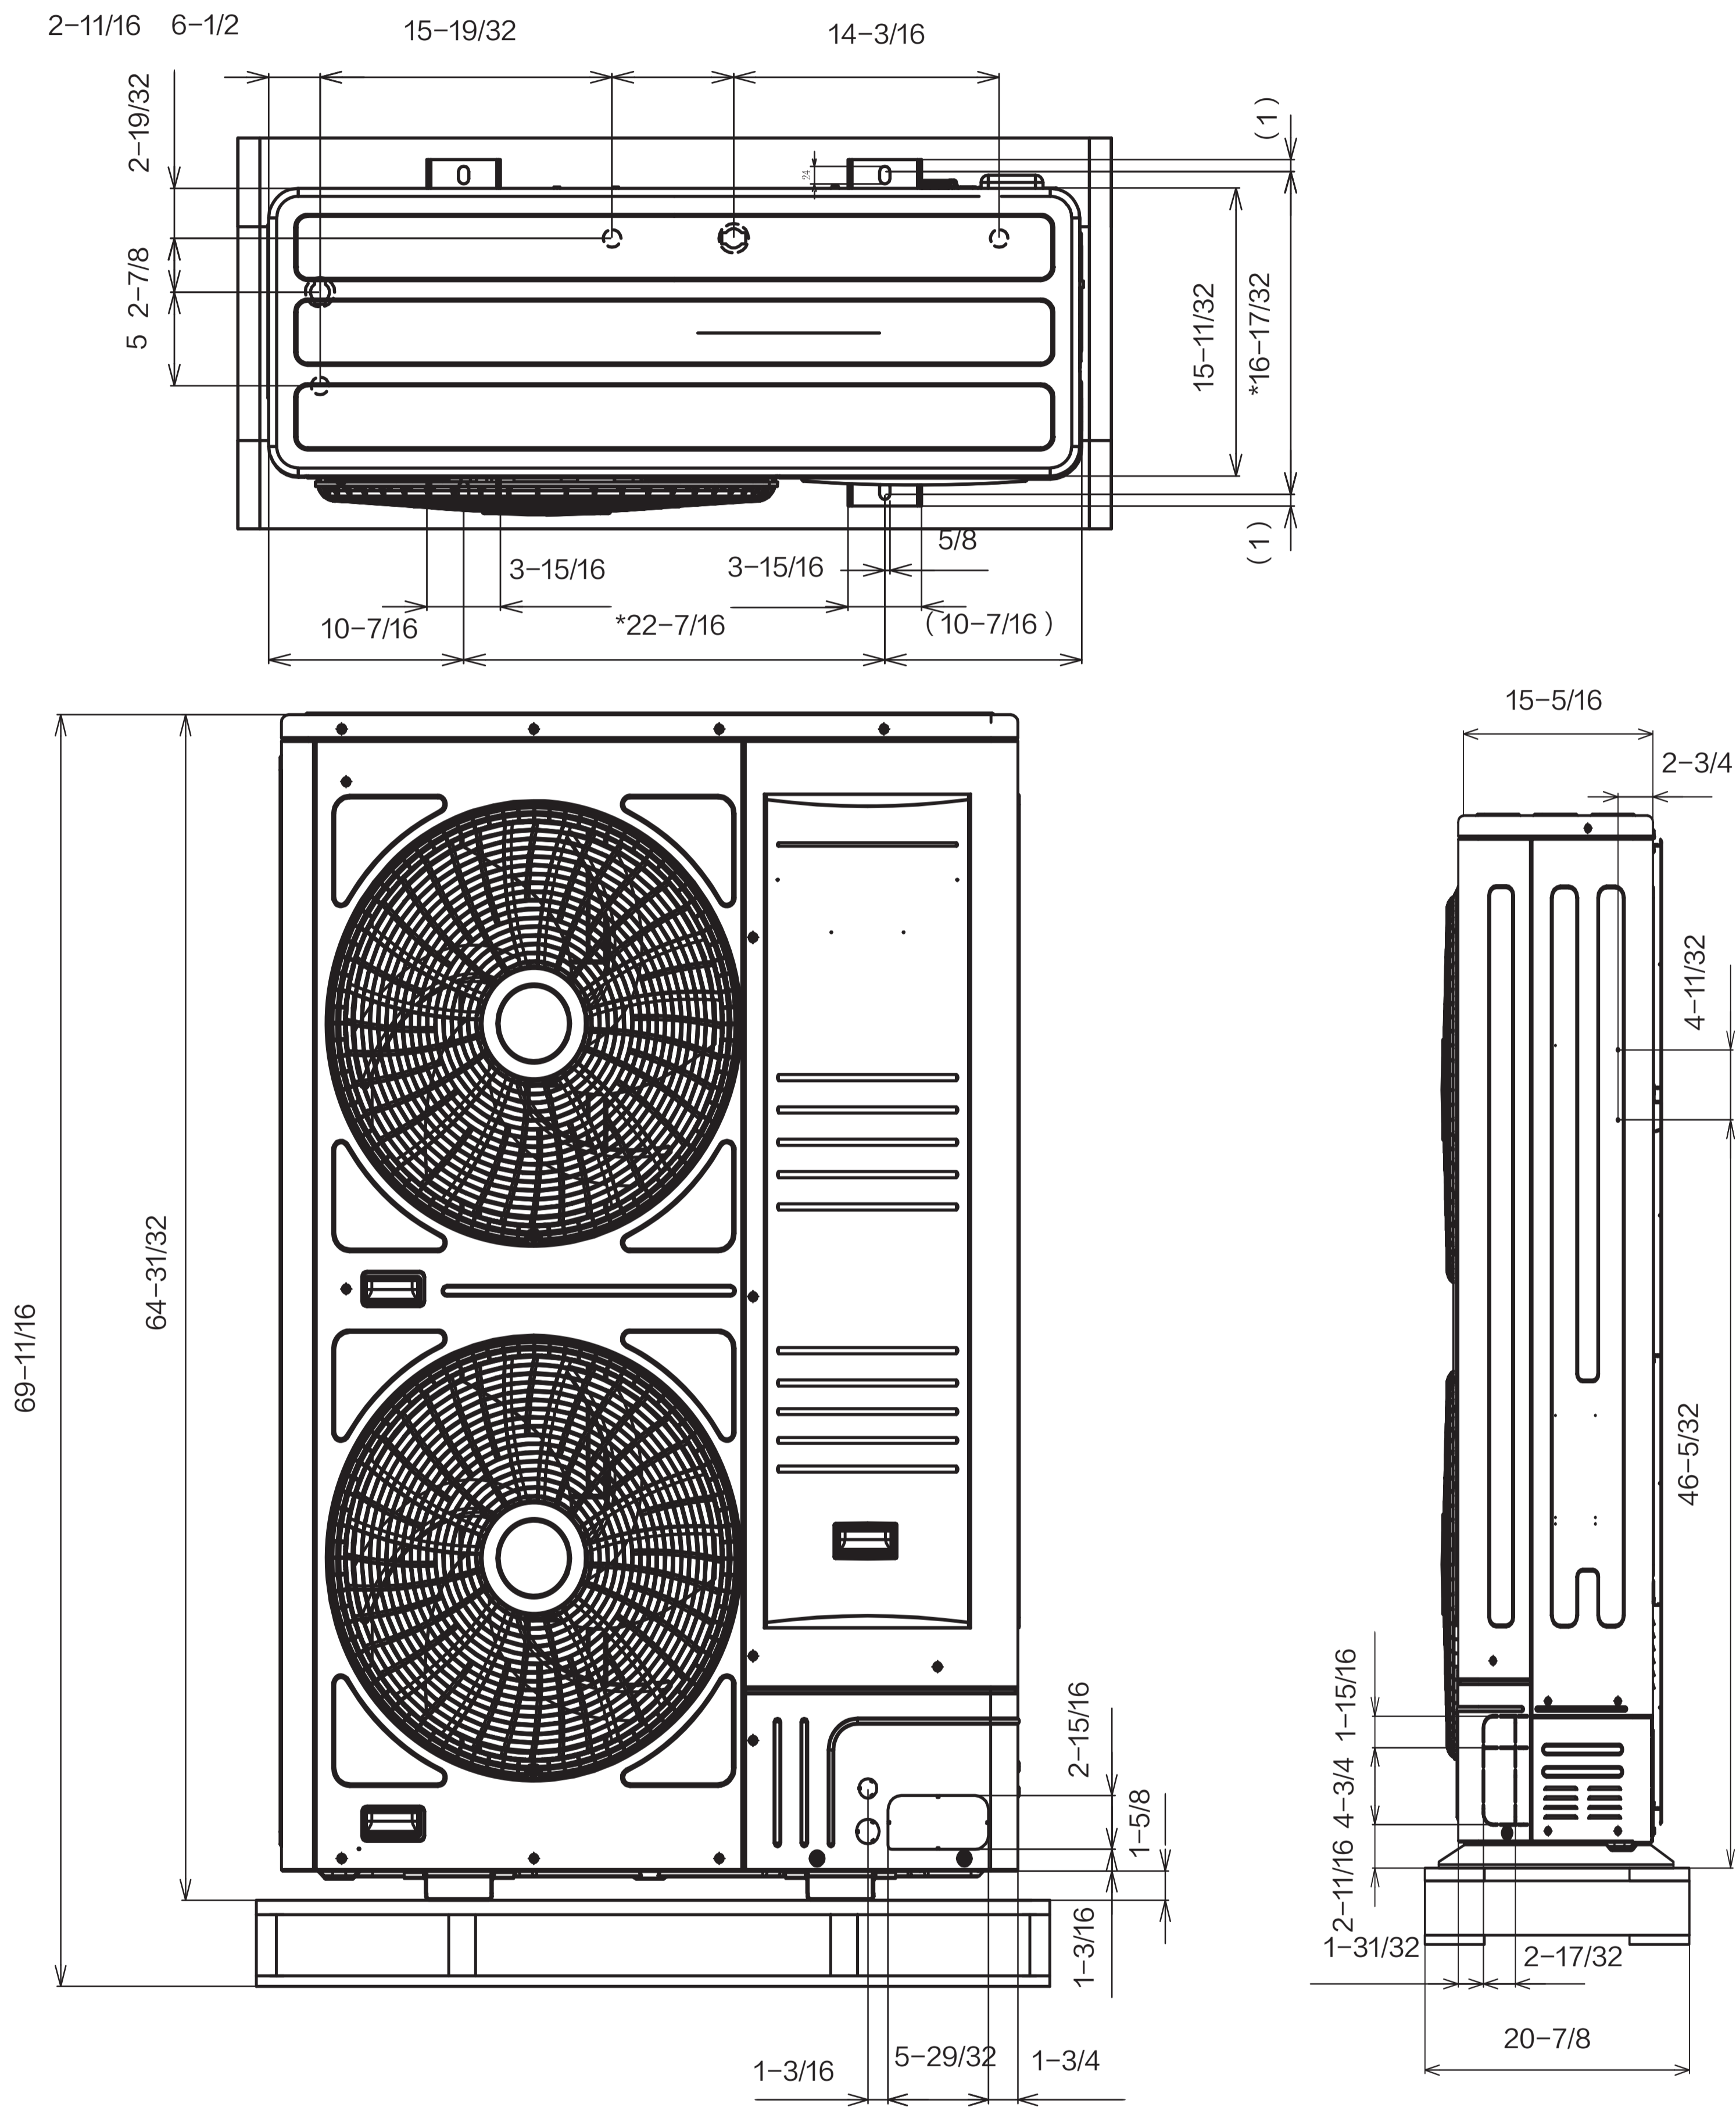

Dimension

unit:inch

Hisense HVAC North America
7310 McGinnis Ferry Road, Suwanee, GA 30024
<https://www.hisensehvac.com/>