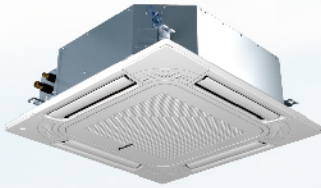

# INDOOR UNIT LINE-UP

4-Way Cassette

Mini 4-Way Cassette

1-way Cassette

Multi Position Air Handler

Ceiling Ducted (DC Low-height)

Ceiling Ducted (DC High Static Pressure)

Wall Mounted